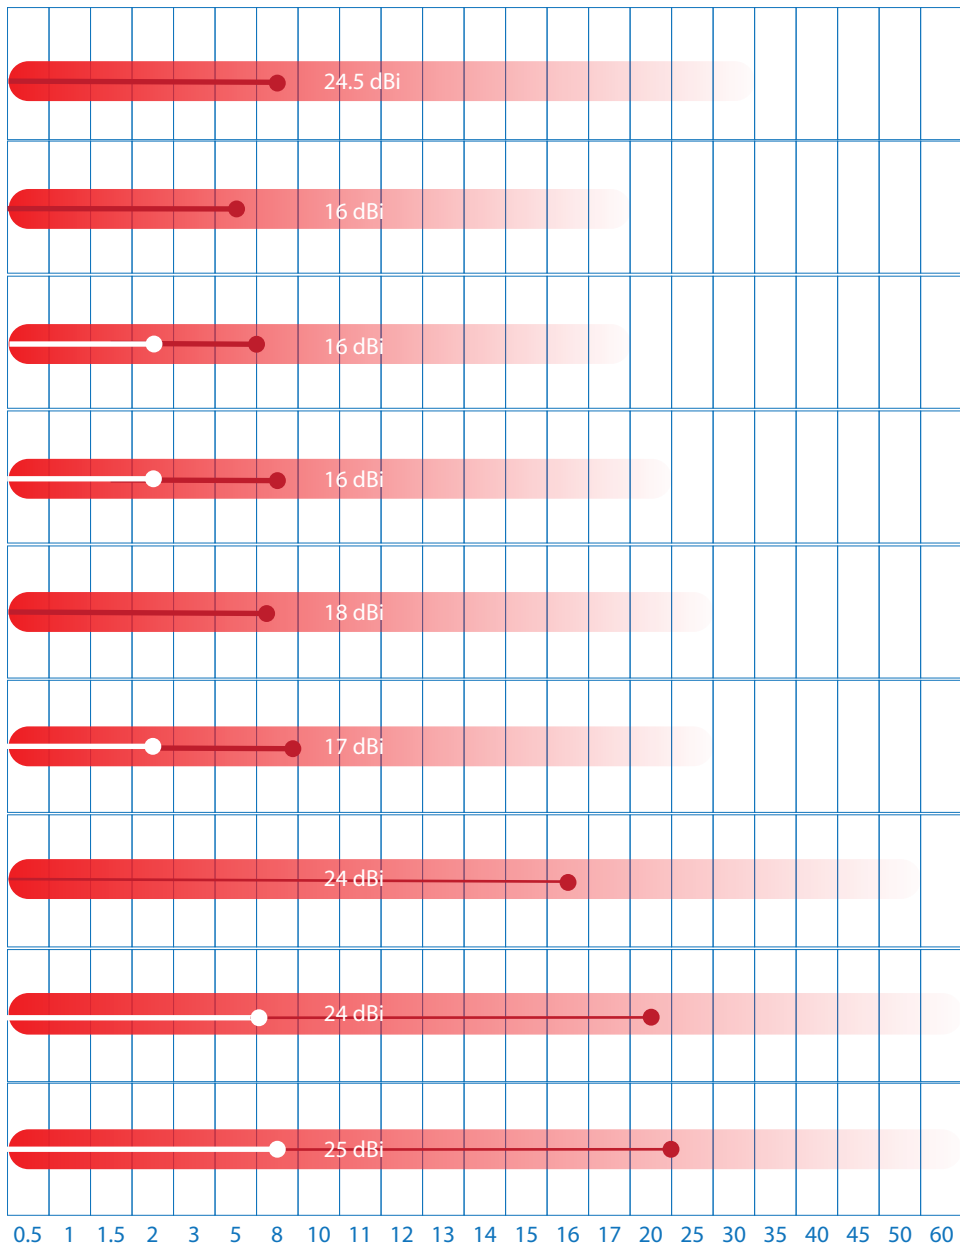

# Distance in Km

0.5 1 1.5 2 3 5 8 10 11 12 13 14 15 16 17 20 25 30 35 40 45 50 60

## Distance in Km

- Distance at max supported 802.11ac data rate (eg. 866Mbit)
- Distance at max supported 802.11n data rate (eg. 300Mbit)
- Max range at -70 signal

Note: line of sight, interference, alignment, weather and other outside factors will affect the wireless link performance and possible distance